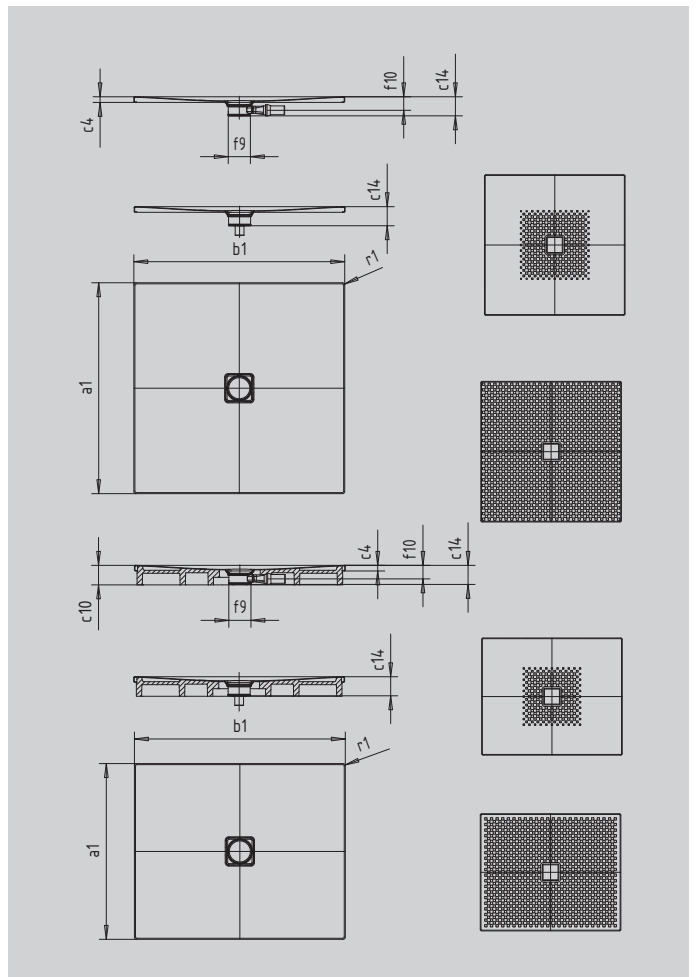

CONOFLAT

- straightlined, purist design
- high level of comfort thanks to the flat enamelled waste cover that is flush with the shower area
- can be installed to be absolutely flush with the floor
- ideally complements the CONODUO bath
- designed by Sottsass Associati
- made of KALDEWEI steel enamel

Similar illustration

SECURE⁺

Model		794
External length	a_1	800 mm
External width	b_1	1400 mm
Depth inside	c_1	23 mm
Height of rim	c_4	32 mm
Height with support	c_{10}	110 mm
Height with low-profile support	c_{16}	49 mm
Diameter of waste hole	f_9	Ø 120 mm
Bottle trap connection height	f_{10}	76 mm
External radius	r_1	12 mm
Net weight		29 kg
Anti-slip		492 x 492 mm
Full anti-slip		740 x 1316 mm
SECURE PLUS		full base