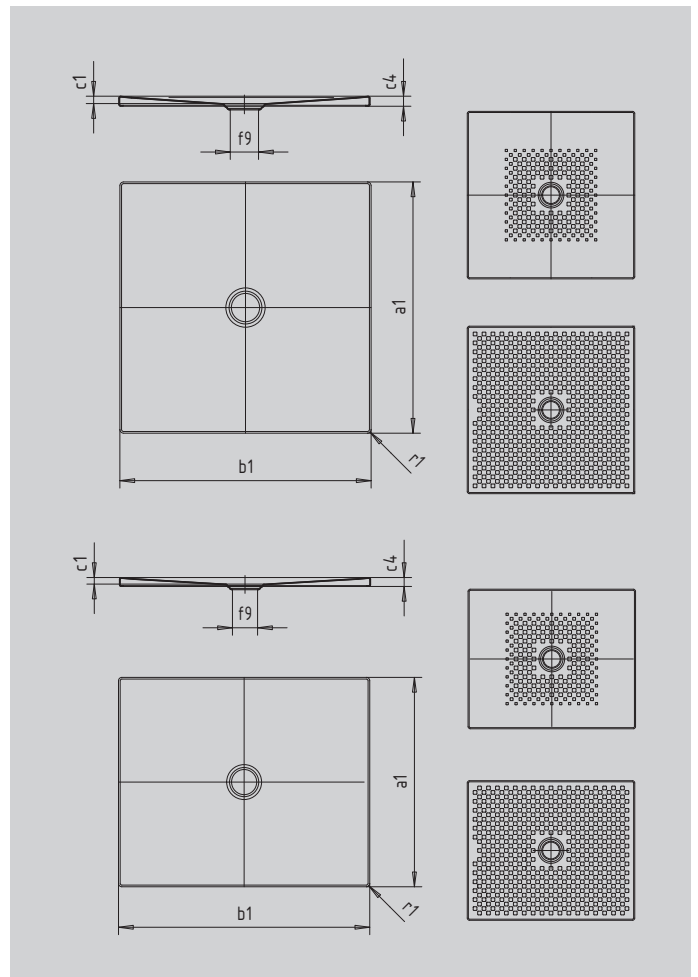

# SCONA

- harmonious design with centrally-placed waste
- can be installed absolutely flush to floor
- made of KALDEWEI steel enamel
- flush-fitting recessed waste cover (only in combination with the KA 90 waste fittings)

Similar illustration

SECURE<sup>+</sup>

Model		913
External length	$a_1$	900 mm
External width	$b_1$	900 mm
Depth inside	$c_1$	23 mm
Height of rim	$c_4$	32 mm
Height with low-profile support	$c_{16}$	49 mm
Diameter of waste hole	$f_9$	Ø 90 mm
External radius	$r_1$	12 mm
Net weight		21 kg
Anti-slip		492 x 492 mm
Full anti-slip		836 x 836 mm
SECURE PLUS		full base