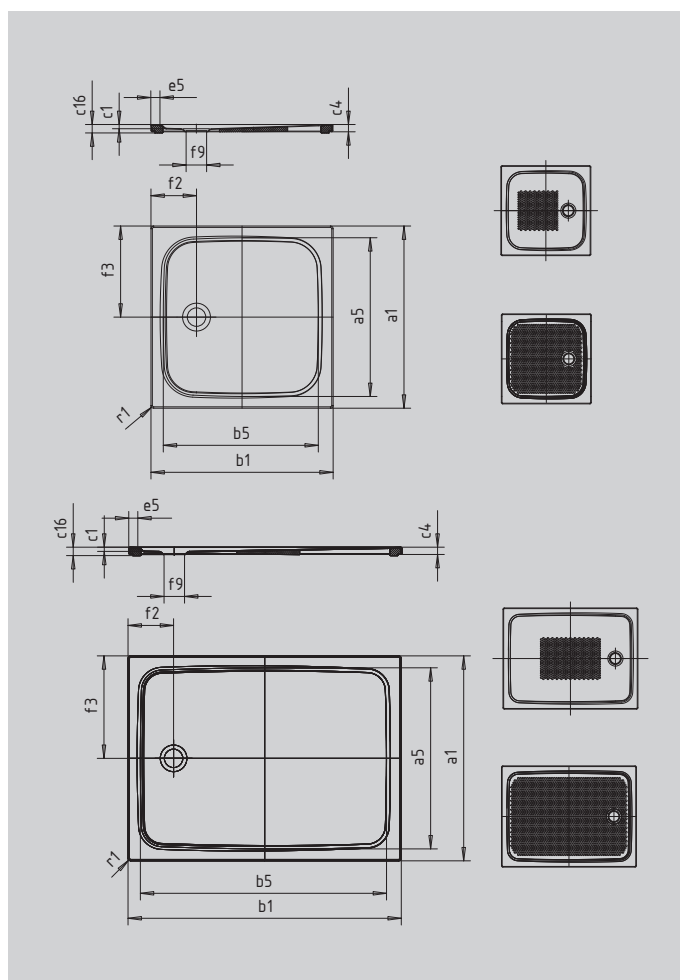

# CAYONOPLAN WITH LOW PROFILE SUPPORT

- floor-level shower
- classic design with inner contour
- perfect match for the CAYONO model range
- large standing area with central waste at short side
- made of KALDEWEI steel enamel

Similar illustration

SECURE<sup>+</sup>

Model		2275
External length	$a_1$	750 mm
Internal length	$a_5$	640 mm
External width	$b_1$	1600 mm
Internal width	$b_5$	1490 mm
Depth inside	$c_1$	25 mm
Height of rim	$c_4$	40 mm
Height with low-profile support	$c_{16}$	45 mm
Width of rim	$e_5$	50 mm
Diameter of waste hole	$f_9$	Ø90 mm
Distance bath edge to centre of waste hole	$f_2; f_3$	200; 375 mm
External radius	$r_1$	12 mm
Net weight		30 kg
Anti-slip		395 x 855 mm
Full anti-slip		575 x 1435 mm
SECURE PLUS		full base