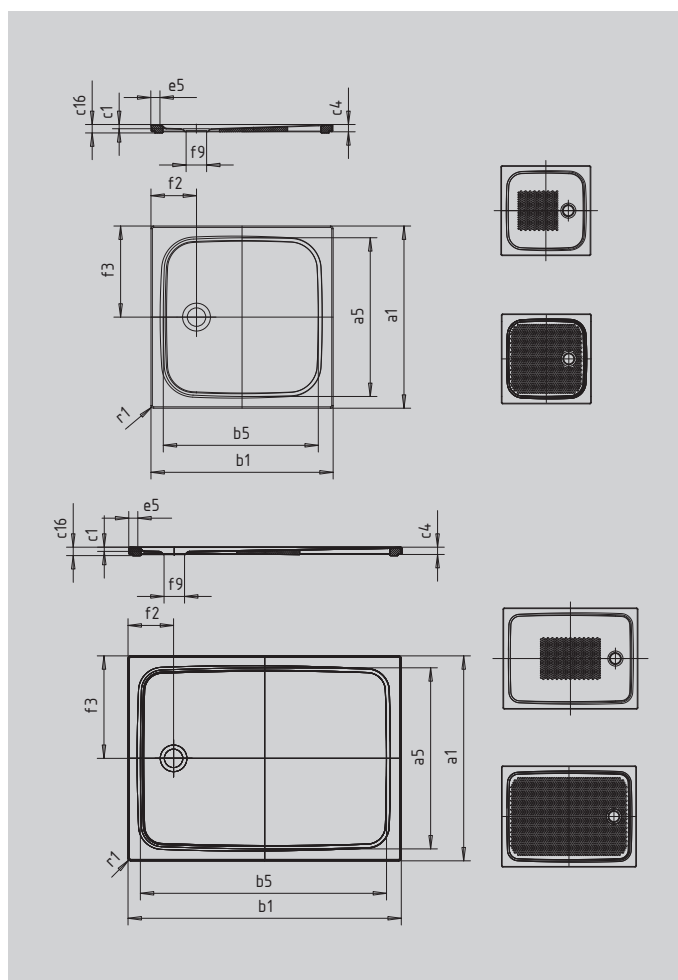

CAYONOPLAN WITH LOW PROFILE SUPPORT

- floor-level shower
- classic design with inner contour
- perfect match for the CAYONO model range
- large standing area with central waste at short side
- made of KALDEWEI steel enamel

Similar illustration

SECURE⁺

Model		2258
External length	a_1	1000 mm
Internal length	a_5	890 mm
External width	b_1	1000 mm
Internal width	b_5	890 mm
Depth inside	c_1	18 mm
Height of rim	c_4	32 mm
Height with low-profile support	c_{16}	37 mm
Width of rim	e_5	50 mm
Diameter of waste hole	f_9	Ø90 mm
Distance bath edge to centre of waste hole	f_2, f_3	200; 500 mm
External radius	r_1	12 mm
Net weight		27 kg
Anti-slip		495 x 495 mm
Full anti-slip		815 x 835 mm
SECURE PLUS		full base