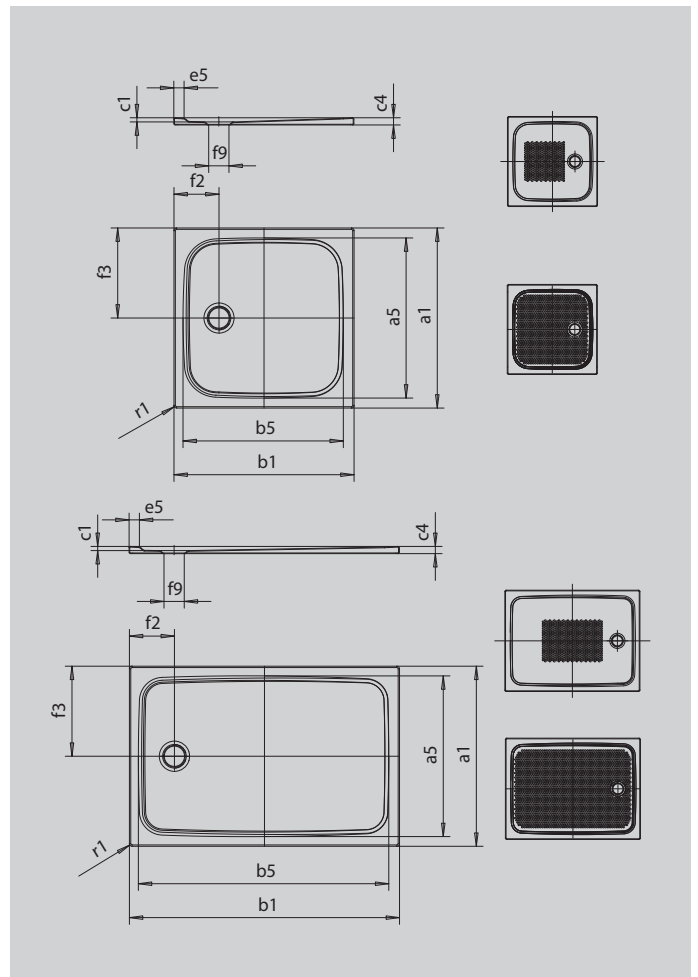

CAYONOPLAN

- floor-level shower
- classic design with inner contour
- perfect match for the CAYONO model range
- large standing area with central waste at short side
- made of KALDEWEI steel enamel

Similar illustration

SECURE⁺

| | | |
|--|------------|--------------|
| Model | | 2254 |
| External length | a_1 | 900 mm |
| Internal length | a_5 | 790 mm |
| External width | b_1 | 900 mm |
| Internal width | b_5 | 790 mm |
| Depth inside | c_1 | 18 mm |
| Height of rim | c_4 | 32 mm |
| Height with low-profile support | c_{16} | 49 mm |
| Width of rim | e_5 | 50 mm |
| Diameter of waste hole | f_9 | Ø90 mm |
| Distance bath edge to centre of waste hole | f_2, f_3 | 200; 450 mm |
| External radius | r_1 | 12 mm |
| Net weight | | 21 kg |
| Anti-slip | | 355 x 355 mm |
| Full anti-slip | | 695 x 735 mm |
| SECURE PLUS | | full base |