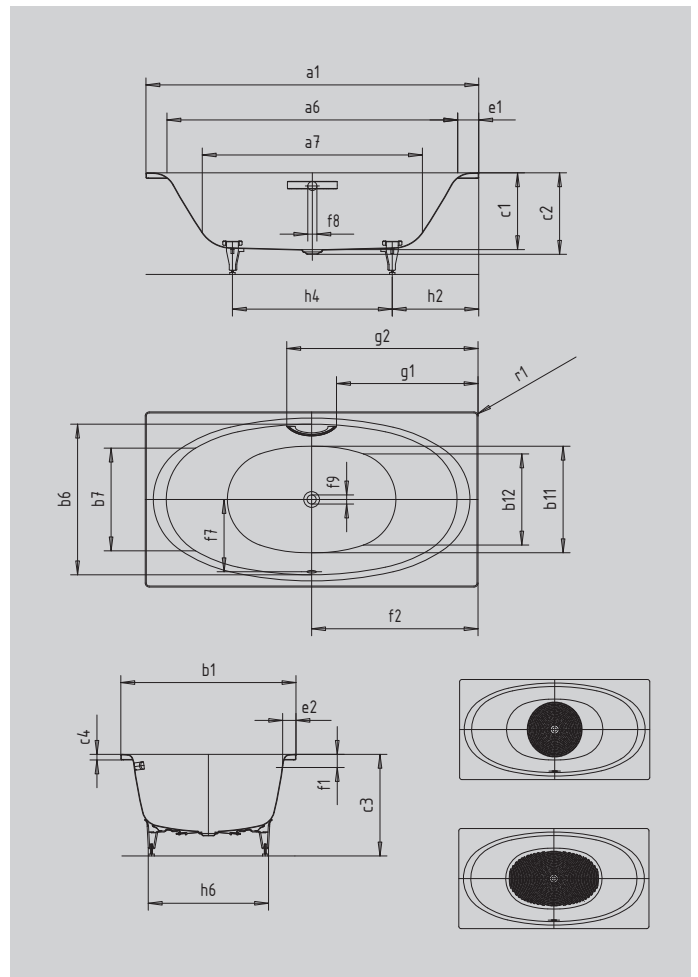

ELLIPSO DUO

- gently shaped shoulder rest for more pleasure and comfort
- classic four-cornered model
- enamelled waste cover and overflow knob integrated in the bath design (also available with filling function)
- bathing with a friend: two identical back rests and centrally positioned waste
- made of KALDEWEI steel enamel

Similar illustration

Model		230
External length	a ₁	1900 mm
Internal length (top)	a ₆	1660 mm
Internal length (bottom)	a ₇	1260 mm
External width	b ₁	1000 mm
Internal width (top)	b ₆ ; b ₇	860; 585 mm
Internal width (bottom)	b ₁₁ ; b ₁₂	610; 520 mm
Depth inside	c ₁	440 mm
Depth incl. waste hole	c ₂	465 mm
Height with feet	c ₃	565 - 595 mm
Height of rim	c ₄	32 mm
Width of rim (foot end; long side)	e ₁ ; e ₂	120; 65 mm
Distance top edge to centre of overflow hole	f ₁	75 mm
Distance bath edge to centre of waste hole	f ₂	950 mm
Distance centre of waste hole to centre of overflow hole	f ₇	421 mm
Diameter of overflow hole	f ₈	Ø 52 mm
Diameter of waste hole	f ₉	Ø 52 mm
Distance bath edge (foot end) to start of grip	g ₁	808 mm
Distance bath edge (foot end) to end of grip	g ₂	1092 mm
Distance foot end of bath edge to centre of foot	h ₂	585 mm
Distance between the feet	h ₄	730 mm
Width of feet max.	h ₆	620 mm
External radius	r ₁	23 mm
Water volume		214 l
Net weight		59 kg
Diameter of anti-slip		Ø 587 mm
Full anti-slip		900 x 546 mm