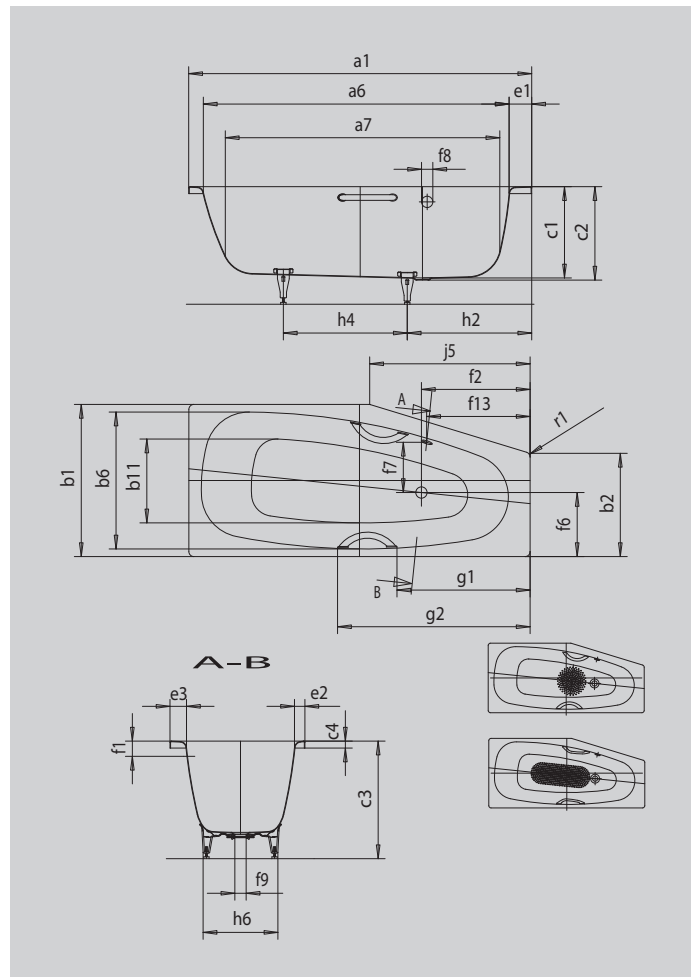

# MINI LEFT MINI STAR LEFT

- one-seater bath with side overflow
- economic water consumption thanks to its tapering interior contours
- special shape is ideal for small bathrooms
- also available with grips
- made of KALDEWEI steel enamel

Similar illustration

Model		837
External length	a <sub>1</sub>	1570 mm
Internal length (top)	a <sub>6</sub>	1410 mm
Internal length (bottom)	a <sub>7</sub>	1250 mm
External width	b <sub>1</sub>	700 mm
External width	b <sub>2</sub>	475 mm
Internal width (top)	b <sub>6</sub>	600 mm
Internal width (bottom)	b <sub>11</sub>	360 mm
Depth inside	c <sub>1</sub>	420 mm
Depth incl. waste hole	c <sub>2</sub>	430 mm
Height with feet	c <sub>3</sub>	550 - 570 mm
Height of rim	c <sub>4</sub>	32 mm
Width of rim long side	e <sub>3</sub>	70 mm
Width of rim (foot end; long side)	e <sub>1</sub> ; e <sub>2</sub>	100; 48 mm
Distance top edge to centre of overflow hole	f <sub>1</sub>	70 mm
Distance bath edge to centre of waste hole	f <sub>2</sub>	500 mm
Waste hole off-centre	f <sub>6</sub>	320 mm
Distance centre of waste hole to centre of overflow hole	f <sub>7</sub>	246 mm
Diameter of overflow hole	f <sub>8</sub>	Ø 52 mm
Diameter of waste hole	f <sub>9</sub>	Ø 52 mm
Distance bath edge to centre of overflow hole	f <sub>13</sub>	475 mm
Distance bath edge (foot end) to start of grip	g <sub>1</sub>	611 mm
Distance bath edge (foot end) to end of grip	g <sub>2</sub>	886 mm
Distance foot end of bath edge to centre of foot	h <sub>2</sub>	570 mm
Distance between the feet	h <sub>4</sub>	440 mm
Width of feet max.	h <sub>6</sub>	430 mm
Length of narrow side	j <sub>5</sub>	738 mm
External radius	r <sub>1</sub>	23 mm
Water volume		110 l
Net weight		45 kg
Diameter of anti-slip		Ø 288 mm
Full anti-slip		600 x 220 mm