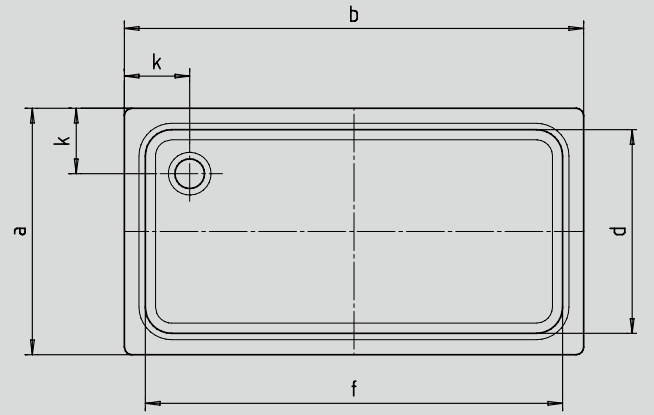

DUSCHPLAN XXL

- generous dimensions ideal for showering with a friend
- a classic among shower trays
- modern, clear design only 2.56 inch deep
- made of KALDEWEI steel enamel
- IAPMO
- ASME A112.19.1
- CSA B45.2
- ASTM F-462
- ICC / ANSI A117.1 (ADA): Model No. 427

Model No.		inch		mm		inch		mm		inch		mm	
		423	423	425	425	427	427	424	424	426	426	426	426
External length	a	27.56	700	29.53	750	39.37	1000	27.56	700	29.53	750		
External width	b	55.12	1400	55.12	1400	55.12	1400	66.93	1700	66.93	1700		
Depth	c	2.56	65	2.56	65	2.56	65	2.56	65	2.56	65		
Internal length	d	22.44	570	24.41	620	34.25	870	22.44	570	26.38	670		
Internal width	f	50.00	1270	50.00	1270	50.00	1270	61.81	1570	61.81	1570		
Height of rim	i	1.26	32	1.26	32	1.26	32	1.26	32	1.26	32		
Distance tray edge to centre of drain hole	k	7.87	200	7.87	200	7.87	200	7.87	200	7.87	200		
Diameter of drain hole	m	3.54	90	3.54	90	3.54	90	3.54	90	3.54	90		
Width of rim	s	2.56	65	2.56	65	2.56	65	2.56	65	2.56	65		
Weight of the enamelled shower tray in lbs		59.52		63.93		83.77		72.75		77.16			