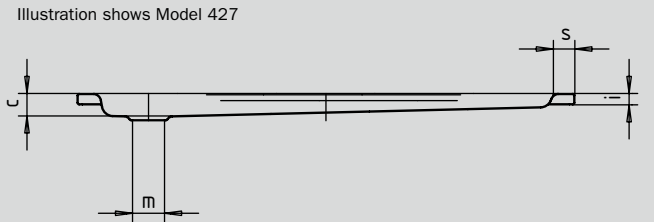

DUSCHPLAN XXL

- generous dimensions ideal for showering with a friend
- a classic among shower trays
- modern, clear design only 2.56 inch deep
- made of KALDEWEI steel enamel
- IAPMO
- ASME A112.19.1
- CSA B45.2
- ASTM F-462
- ICC / ANSI A117.1 (ADA): Model No. 427

Model No.		inch		mm		inch		mm		inch		mm	
		423	423	425	425	427	427	424	424	426	426	426	426
External length	a	27.56	700	29.53	750	39.37	1000	27.56	700	29.53	750		
External width	b	55.12	1400	55.12	1400	55.12	1400	66.93	1700	66.93	1700		
Depth	c	2.56	65	2.56	65	2.56	65	2.56	65	2.56	65		
Internal length	d	22.44	570	24.41	620	34.25	870	22.44	570	26.38	670		
Internal width	f	50.00	1270	50.00	1270	50.00	1270	61.81	1570	61.81	1570		
Height of rim	i	1.26	32	1.26	32	1.26	32	1.26	32	1.26	32		
Distance tray edge to centre of drain hole	k	7.87	200	7.87	200	7.87	200	7.87	200	7.87	200		
Diameter of drain hole	m	3.54	90	3.54	90	3.54	90	3.54	90	3.54	90		
Width of rim	s	2.56	65	2.56	65	2.56	65	2.56	65	2.56	65		
Weight of the enamelled shower tray in lbs		59.52		63.93		83.77		72.75		77.16			